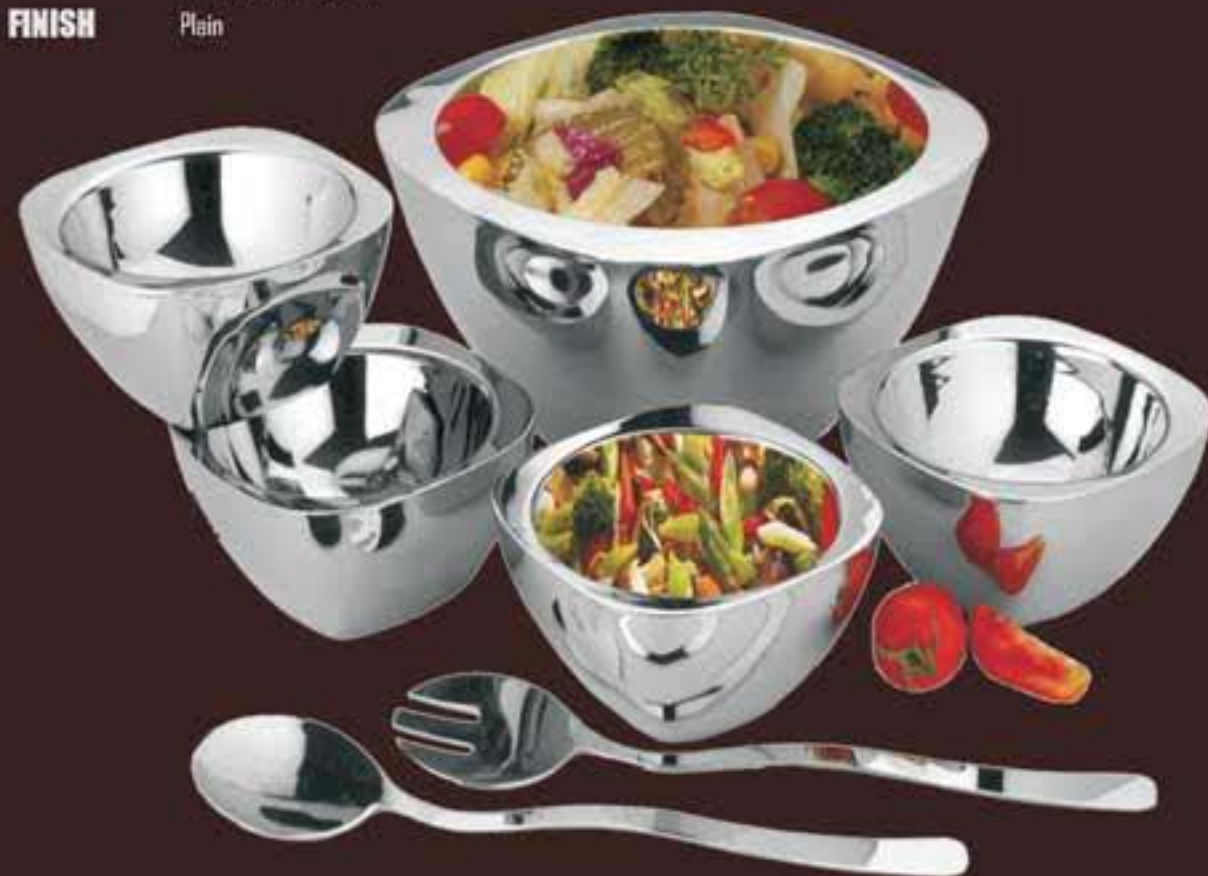

NAME D/W Square Serving Set/7Pcs
ITEM CODE ALM-311S7
SIZE DIA : 1 Big Bowl-26cm
4 Small Bowl-14cm
2 Snake Server-30cm
FINISH Plain